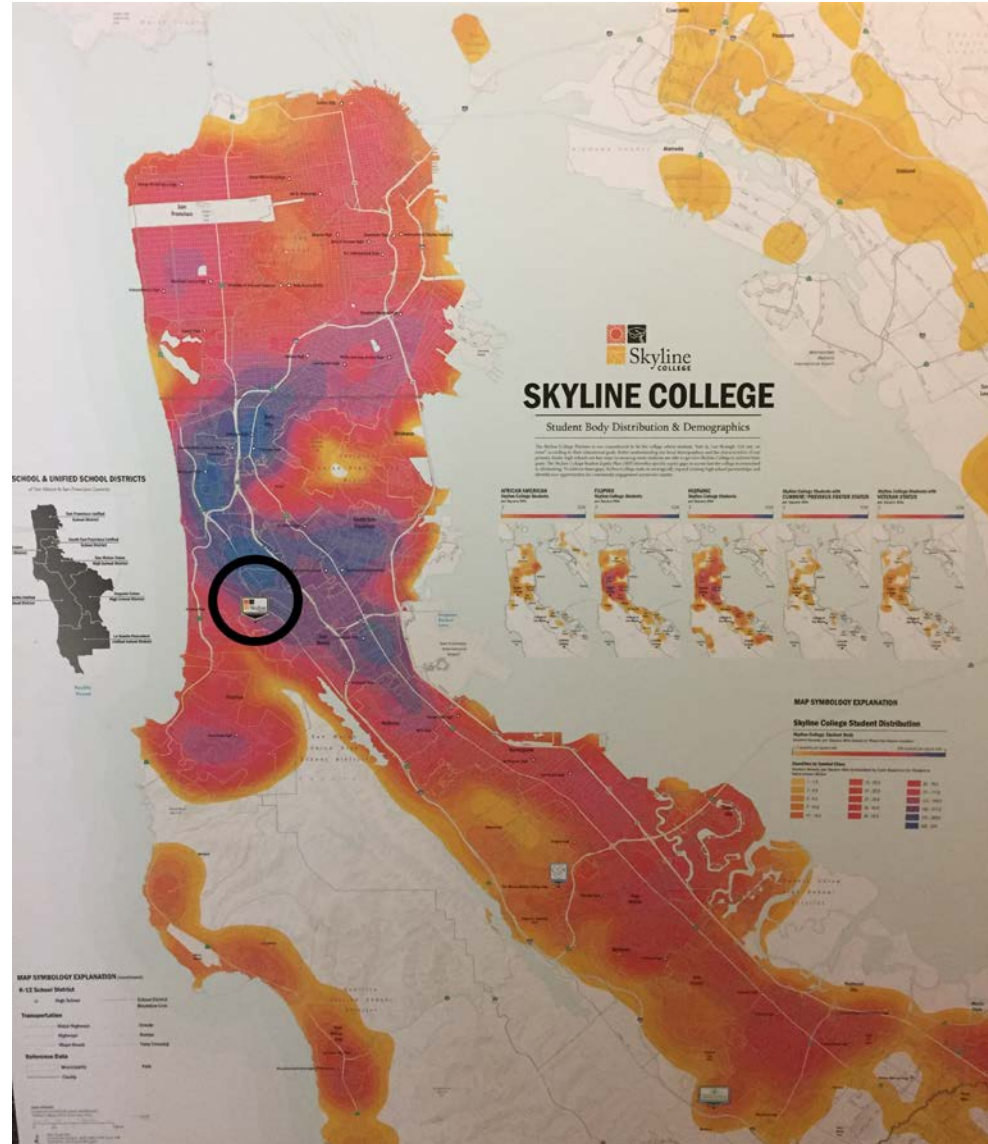

Express Shuttle

Dr. Carina Anttila-Suarez
Biology/Environmental Science Professor
Skyline College

Mary Thomasmeyer
Sustainability Coordinator
Skyline College

Skyline College Express Shuttle

- Purpose: improve campus accessibility and sustainability by offering an **affordable** and **convenient** way to get to campus
 - Free, direct, round-trip service between campus and Daly City BART station*
 - Reduction in traffic congestion & SOV miles driven

Skyline College Express Schedule

SHUTTLE DEPARTURES FROM DALY CITY BART STATION:											
Daly City BART	7:25 AM	8:25 AM	9:25 AM	10:25 AM	11:25 AM	12:55 PM	1:55 PM	2:55 PM	3:55 PM	4:55 PM	5:55 PM
SHUTTLE ARRIVALS & DEPARTURES AT SKYLINE COLLEGE: (All times below are both arrival and departure times)											
Skyline Bus Stop	7:47 AM	8:47 AM	9:47 AM	10:47 AM	11:47 AM	1:17 PM	2:17 PM	3:17 PM	4:17 PM	5:17 PM	6:17 PM
Skyline Drop-Off Loop (B4)	7:52 AM	8:52 AM	9:52 AM	10:52 AM	11:52 AM	1:22 PM	2:22 PM	3:22 PM	4:22 PM	5:22 PM	6:22 PM
SHUTTLE ARRIVALS AT DALY CITY BART STATION:											
Daly City BART	8:14 AM	9:14 AM	10:14 AM	11:14 AM	12:14 PM	1:44 PM	2:44 PM	3:44 PM	4:44 PM	5:44 PM	6:44 PM

*for all Skyline College students & employees, as well as members of the community who attend college events and use campus services

The Problem

The Problem

- 2013 President's Council Success Summit
- 2014 Transportation Study