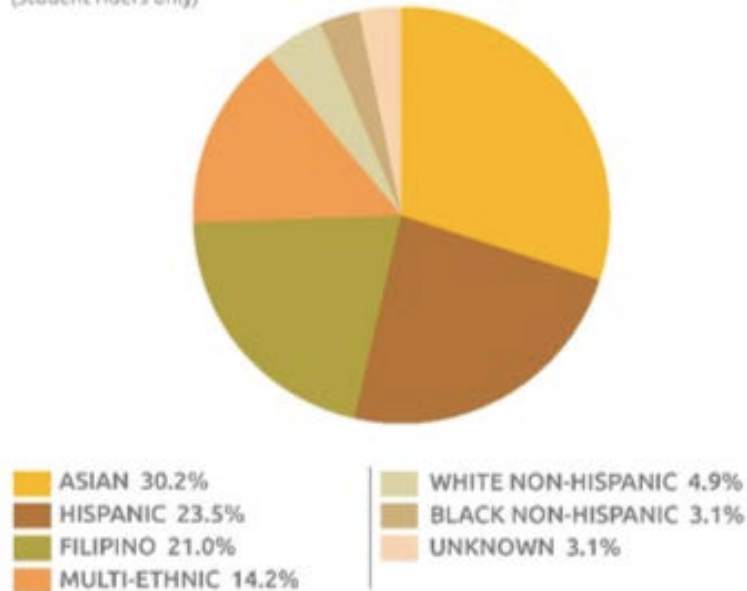

Shuttle's Success – By the Numbers

- Ridership

- Total ridership between Fall 2016 & Fall 2017:
    100,163

- Demographics

ETHNICITY[†]
(Student riders only)