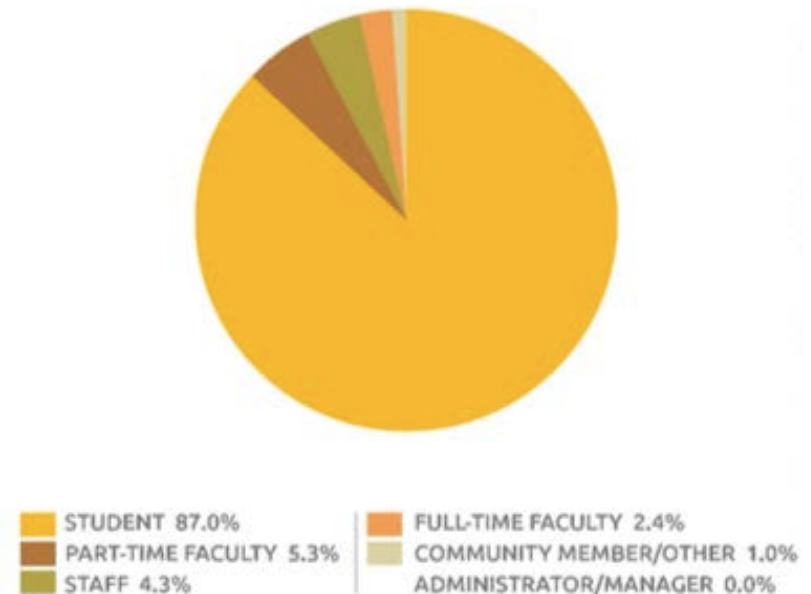

PRIMARY RELATIONSHIP TO SKYLINE COLLEGE[†]