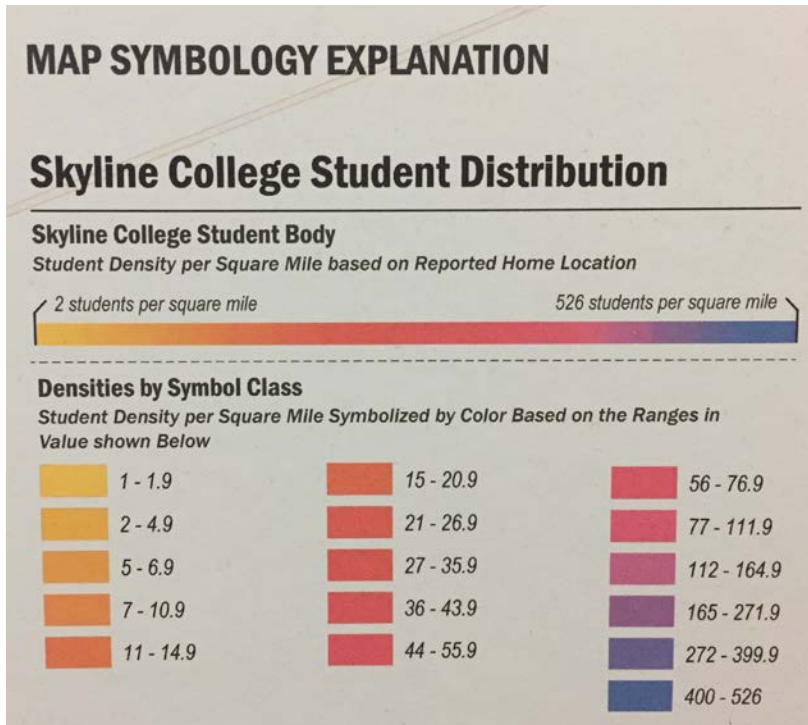

The Problem

- 2013 President's Council Success Summit
- 2014 Transportation Study